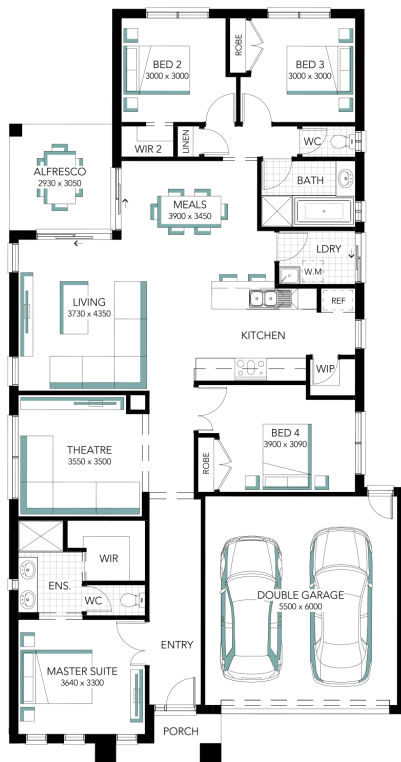

Ashgrove 23

ADDRESS
Lot 17 Sorelli Estate, Sorelli Estate

LOT WIDTH
14.00

LOT SIZE
795.00 m²

HOUSE SIZE
208.68 m²

Your Inclusions

Kartirath Singh
0490226196
Kartirath.singh@davissandershomes.com.au